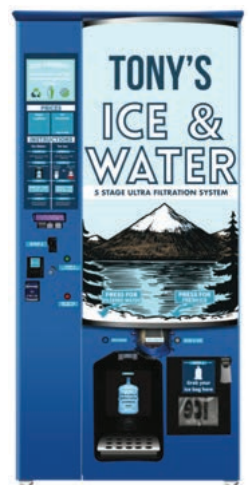

CUSTOM BRANDING

WHAT IS CUSTOM BRANDING?

Your brand sets you apart from competition and also keeps your customers coming back. If you're interested in growing your ice business into a multi-machine empire, we can help! Our Custom Branding package includes creating a unique look for your Everest machine as you establish and grow your brand. Below are some of the brands that we've created to give you a feel for what we can do.