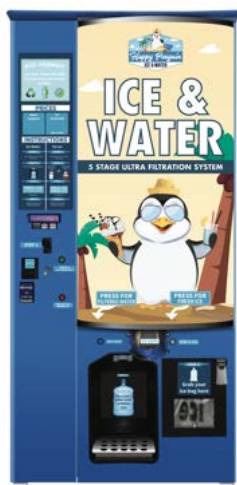

CUSTOM BRANDING

WHAT IS CUSTOM BRANDING?

Your brand sets you apart from competition and also keeps your customers coming back. If you're interested in growing your ice business into a multi-machine empire, we can help! Our Custom Branding package includes creating a unique look for your Everest machine as you establish and grow your brand. Below are some of the brands that we've created to give you a feel for what we can do.