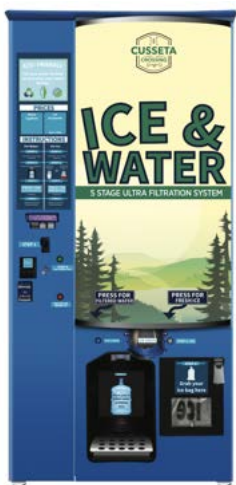

CUSTOM BRANDING

WHAT IS CUSTOM BRANDING?

Your brand sets you apart from competition and also keeps your customers coming back. If you're interested in growing your ice business into a multi-machine empire, we can help! Our Custom Branding package includes creating a unique look for your Everest machine as you establish and grow your brand. Below are some of the brands that we've created to give you a feel for what we can do.